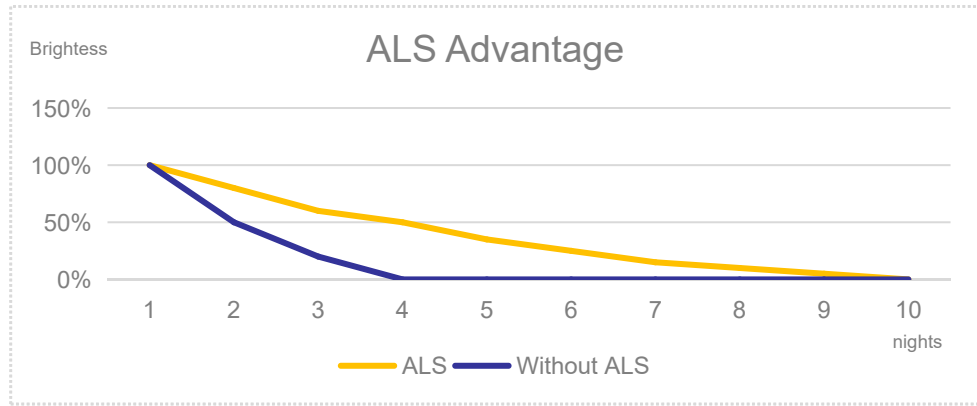

ADVANTAGE OF TCS