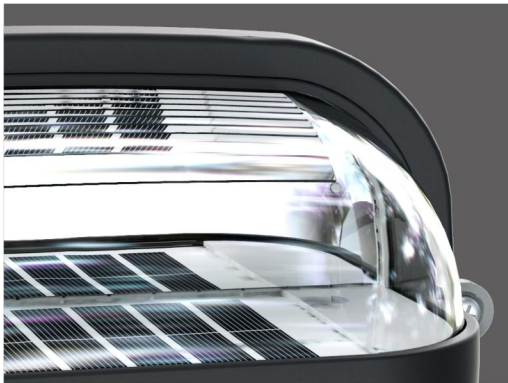

Detail Benefits

- Charging in daytime and lighting from dusk to dawn
- Multi operating modes for choosing
- Sensitive PIR sensor

Sunlight collector
Solar Charging Efficiency: >19%