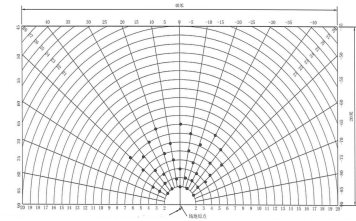

Detail Benefits

- Charging in daytime and lighting from dusk to dawn
- Multi operating modes for choosing
- Sensitive PIR sensor

Sunlight collector
Solar Charging Efficiency: >19%