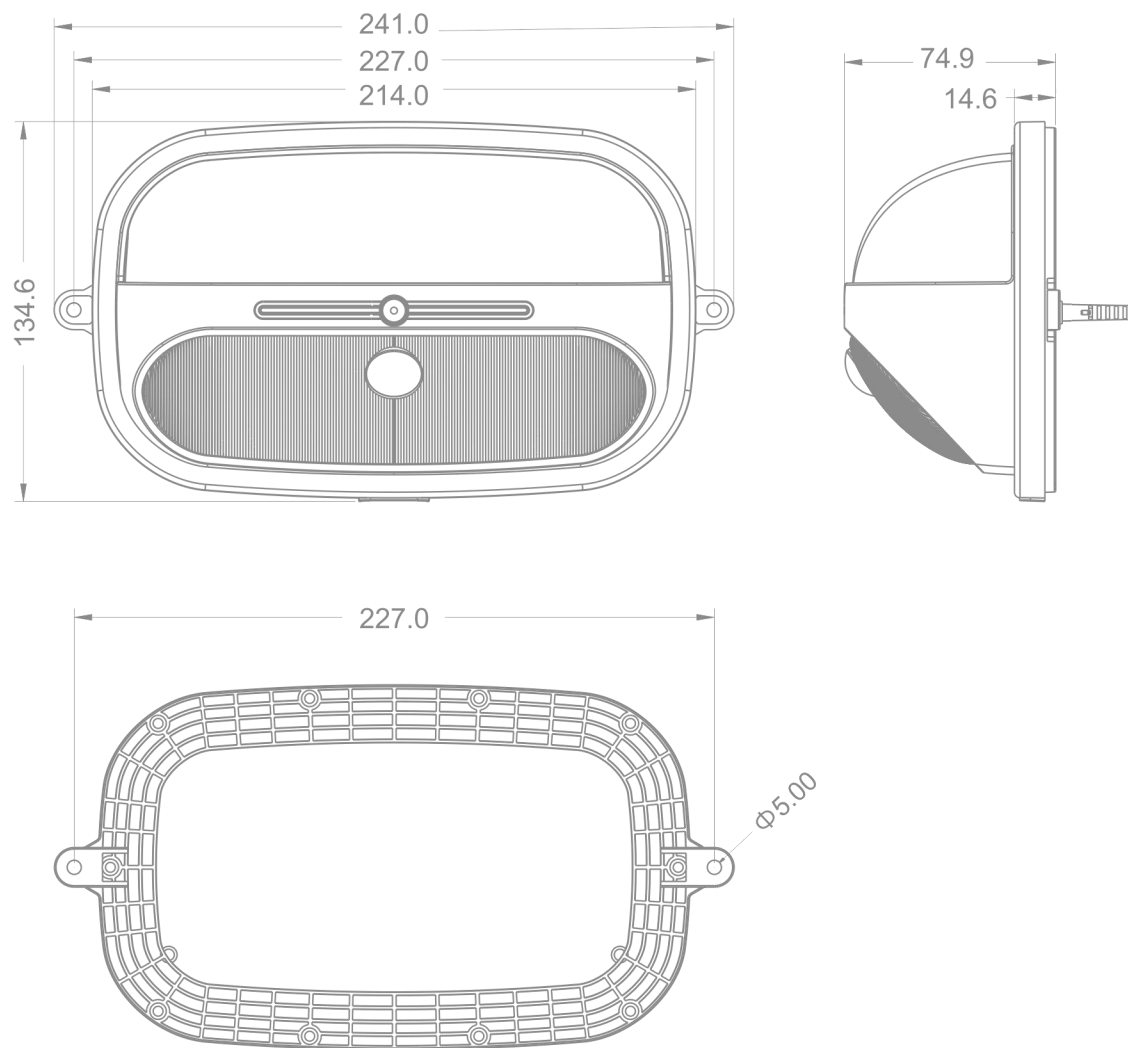

SOLAR LIGHT I DIMENTION FIGURE