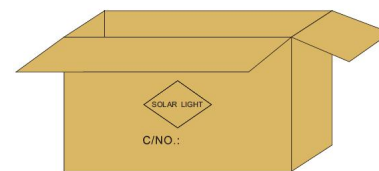

ADVANTAGE OF ALS

ADVANTAGE OF TCS

SOLAR LIGHT I PACKAGE DETAIL

PRODUCT LIST
SCREW : 2 PCS
EXPANSION SCREWS : 2 PCS

INNER BOX
SIZE: 253*138*88mm

3 LAYERS
1 LAYER = 4 PCS

MASTER CARTON
SIZE: 521*291*279mm
12 PCS / CTN